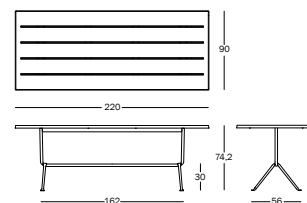

## Officina Outdoor

Design Ronan & Erwan Bouroullec, 2024

**Table 220x90 cm, suitable for outdoor use.**

Frame in wrought iron, galvanized or cataphoretically-treated and painted in polyester powder, anthracite grey or brown. Concrete top, light or dark grey.