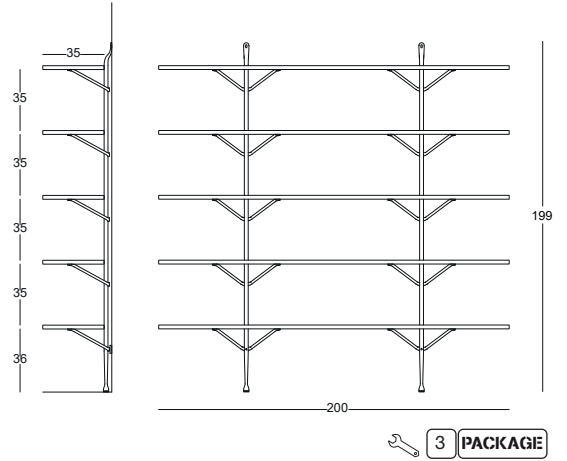

Frame in wrought iron	Shelves in MDF	Shelves thickness
 grey anthracite 5142	 painted black	MDF: 2 cm
	 walnut veneered	

Officina

Design Ronan & Erwan Bouroullec, 2022

Wall-mounted bookcase system.

Uprights in wrought iron painted in polyester powder. Shelves in MDF walnut veneer or painted black.

Composition with shelves 200x35 cm.

Art. nr.	Shelves in MDF	Price in Euro (excl. VAT)
LB200140	walnut veneered	
LB200142	painted black	