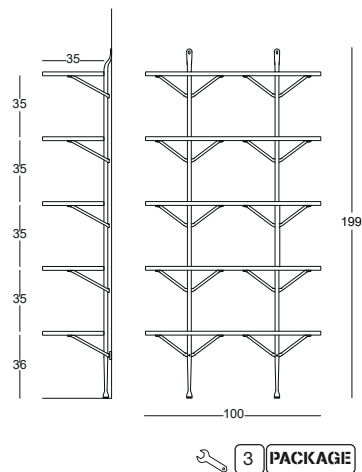

Officina

Design Ronan & Erwan Bouroullec, 2022

Wall-mounted bookcase system.

Uprights in wrought iron painted in polyester powder. Shelves in MDF walnut veneer or painted black.

Composition with shelves 100x35 cm.

Art. nr.	Shelves in MDF
LB200130	walnut veneered
LB200132	painted black

Composition with shelves 100x35 cm, 100x17 cm and desk 100x55 cm.

Art. nr.	Shelves in MDF
LB202170	walnut veneered
LB202172	painted black

Composition with shelves 200x35 cm.

Art. nr.	Shelves in MDF	Price in Euro (excl. VAT)
LB200140	walnut veneered	
LB200142	painted black	