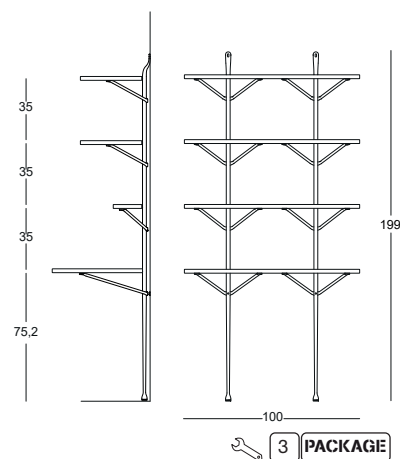

Officina

Design Ronan & Erwan Bouroullec, 2022

Wall-mounted bookcase system.

Uprights in wrought iron painted in polyester powder. Shelves in MDF walnut veneer or painted black.

Composition with shelves 100x35 cm.

Art. nr.	Shelves in MDF
LB200130	walnut veneered
LB200132	painted black

Composition with shelves 100x35 cm, 100x17 cm and desk 100x55 cm.

Art. nr.	Shelves in MDF
LB202170	walnut veneered
LB202172	painted black

Composition with shelves 200x35 cm.

Art. nr.	Shelves in MDF	Price in Euro (excl. VAT)
LB200140	walnut veneered	
LB200142	painted black	