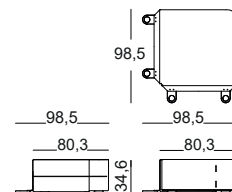

Costume Lounge

Design Stefan Diez, 2024

Side table, suitable for outdoor use.

Corner side table in folded aluminum sheet, powder coated. Can only be positioned in an angular position. Floor connectors are included.