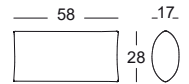

Cushion 58x17cm.

In removable fabric.

Version for outdoor use also available.