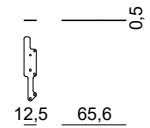

Costume Lounge

Design Stefan Diez, 2024

Linear joint

Set of two metal pieces
To connect ottoman and backrest

9403.70.00 | 0,014 m³ | 1,00 kg

Art. nr.	Connectors
SD5350	black

Corner joint.

Metal piece.
To connect ottoman and backrest with arm.