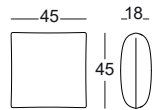

Cushion 45x45cm.

In removable fabric.

Version for outdoor use also available.