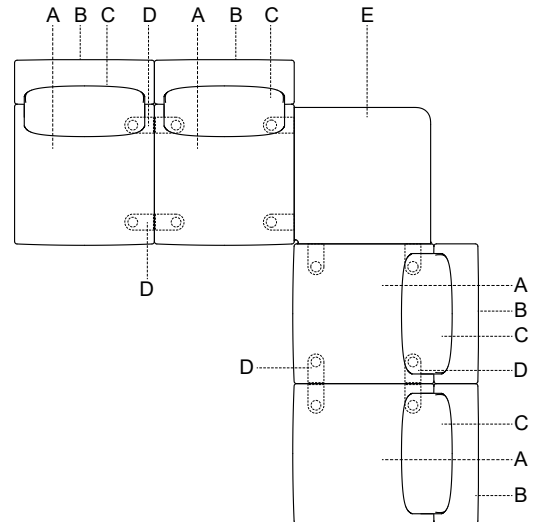

Composition 2

- A: Ottoman- SD5600-n°4
- B: Backrest/ Armrest for ottoman- SD5620-n°4
- C: Back support cushion- SD5300-n°4
- D: Ground linear connectors- SD5354-n°4
- E: Corner side table- TV5105-n°1