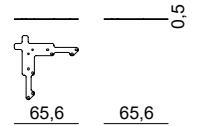

Costume Lounge

Design Stefan Diez, 2024

Linear joint

Set of two metal pieces
To connect ottoman and backrest

9403.70.00 | 0,014 m³ | 1,00 kg

Art. nr.	Connectors
SD5350	black

Corner joint.

Metal piece.
To connect ottoman and backrest with arm.