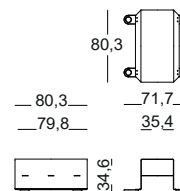

*Power supply available on request.

9403.20.80 | 0,446 m³ | 34,80 kg

Art. nr.	Powder coated aluminum sheet
TV5105	colours

Side table, suitable for outdoor use.

Rectangular side table in folded aluminum sheet, powder coated. Can only be placed between two modules. Floor connectors are included.