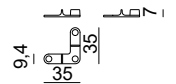

Art. nr.	Connectors
SD5354	dark brown

Ground corner connectors.

Polyurethane piece.
To connect corner compositions.

9403.70.00 | 0,014 m³ | 1,00 kg

Art. nr.	Connectors
SD5356	dark brown

Metal

black

Polyurethane

black