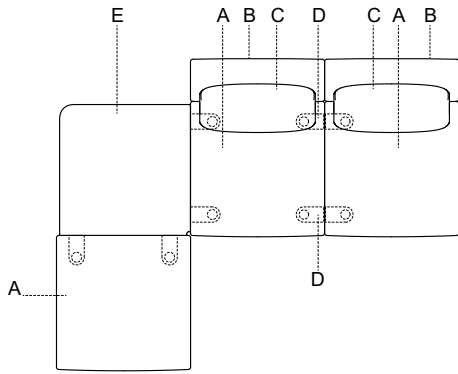

Costume Lounge
Design Stefan Diez, 2024

Examples of composition

Composition 1

- A: Ottoman- SD5600-n°3
- E: Corner side table- TV5105-n°1
- B: Backrest/ Armrest for ottoman- SD5620-n°2
- C: Back support cushion- SD5300-n°2
- D: Ground linear connectors- SD5354-n°2