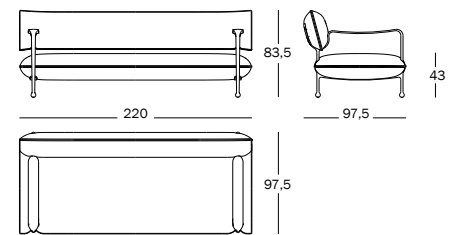

9401.79.00 | 4,62 m³ | 158,30 kg

Art. nr.	Structure	Seat/ backrest upholstered
SD3001	white bronze	fabric cat.1
SD3000	white bronze	fabric cat.2 + moodboard

3-seater sofa.

Frame in tumbled white bronze.
Seat and backrest cushions padded with shaped fire-resistant polyurethane foam (rating 1 IM) and mattress with individually pocketed springs. Cover in removable fabric.
Lumbar cushion available (p.175).

9401.79.00 | 2,891 m³ | 126,64 kg

Art. nr.	Structure	Seat/ backrest upholstered
SD3021	white bronze	fabric cat.1
SD3020	white bronze	fabric cat.2 + moodboard

Lumbar cushion.

In expanded polyurethane fire-resistant foam (rating 1 IM) with removable cover in fabric.