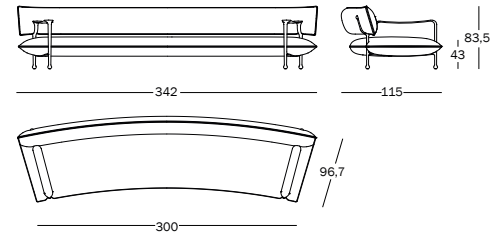

Riace

Design Ronan & Erwan Bouroullec, 2023

4-seater sofa.

Frame in tumbled white bronze.
Seat and backrest cushions padded with shaped fire-resistant polyurethane foam (rating 1 IM) and mattress with individually pocketed springs. Cover in removable fabric.
Lumbar cushion available (p.175).

9401.79.00 | 4,62 m³ | 158,30 kg

Art. nr.	Structure	Seat/ backrest upholstered
SD3001	white bronze	fabric cat.1
SD3000	white bronze	fabric cat.2 + moodboard

3-seater sofa.

Frame in tumbled white bronze.
Seat and backrest cushions padded with shaped fire-resistant polyurethane foam (rating 1 IM) and mattress with individually pocketed springs. Cover in removable fabric.
Lumbar cushion available (p.175).

9401.79.00 | 2,891 m³ | 126,64 kg

Art. nr.	Structure	Seat/ backrest upholstered
SD3021	white bronze	fabric cat.1
SD3020	white bronze	fabric cat.2 + moodboard

Lumbar cushion.

In expanded polyurethane fire-resistant foam (rating 1 IM) with removable cover in fabric.