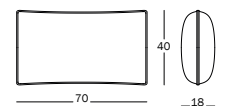

Lumbar cushion.

In expanded polyurethane fire-resistant foam (rating 1 IM) with removable cover in fabric.

9401.79.00 | 0,067 m³ | 2,33 kg

Art. nr.	Cushion cover
SD3011	fabric cat.1
SD3010	fabric cat.2 + moodboard

Structure	Fabric cat.1	Fabric cat.2	Fabric moodboard
white bronze	Torri Lana Rella	Kvadrat Vidar Kvadrat Alle	Moodboard A Moodboard B Moodboard C Moodboard D Moodboard E