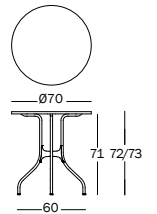

## Milà

Design Jaime Hayón, 2018

**Table Ø 70 cm, suitable for outdoor use.**

Frame in steel tube, cataphoretically treated and painted in polyester powder.

Joint in die-cast aluminium painted in polyester powder. Various tops available. (Adjustable in height feet).

**Table 70x70 cm, suitable for outdoor use.**

Frame in steel tube, cataphoretically treated and painted in polyester powder.

Joint in die-cast aluminium painted in polyester powder. Various tops available. (Adjustable in height feet).

### Table 55x55 cm, suitable for outdoor use.

Frame in steel tube, cataphoretically treated and painted in polyester powder.

Joint in die-cast aluminium painted in polyester powder. Various tops available. (Adjustable in height feet).

### Table Ø 60 cm, suitable for outdoor use.

Frame in steel tube, cataphoretically treated and painted in polyester powder.

Joint in die-cast aluminium painted in polyester powder. Various tops available. (Adjustable in height feet).