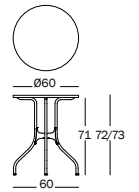

### Table 55x55 cm, suitable for outdoor use.

Frame in steel tube, cataphoretically treated and painted in polyester powder.

Joint in die-cast aluminium painted in polyester powder. Various tops available. (Adjustable in height feet).

### Table Ø 60 cm, suitable for outdoor use.

Frame in steel tube, cataphoretically treated and painted in polyester powder.

Joint in die-cast aluminium painted in polyester powder. Various tops available. (Adjustable in height feet).

## Milà

Design Jaime Hayón, 2018

**Table Ø 80 cm, suitable for outdoor use.**

Frame in steel tube, cathaphoretically treated and painted in polyester powder.

Joint in die-cast aluminium painted in polyester powder. Various tops available. (Adjustable in height feet).