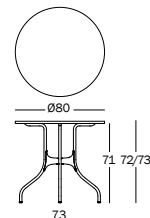

#### Top thickness

HPL: 12mm

Carrara marble white: 20 mm

Emperador marble: 20mm

Marquinia marble black: 20 mm

## Milà

Design Jaime Hayón, 2018

**Table Ø 80 cm, suitable for outdoor use.**

Frame in steel tube, cathaphoretically treated and painted in polyester powder.

Joint in die-cast aluminium painted in polyester powder. Various tops available. (Adjustable in height feet).

### Top thickness

HPL: 12mm

Carrara marble white: 20 mm

Emperador marble: 20mm

Marquinia marble black: 20 mm