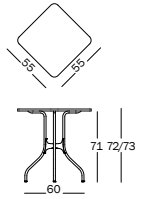

Frame in steel tube	Top	Top thickness
 white 5263	 HPL white 8500	HPL: 12mm
 black 5258	 HPL black 8510	Carrara marble white: 20 mm
	 Carrara marble white	Emperador marble: 20mm
	 Emperador marble	Marquinia marble black: 20 mm
	 Marquinia marble black	

### Table 55x55 cm, suitable for outdoor use.

Frame in steel tube, cataphoretically treated and painted in polyester powder.

Joint in die-cast aluminium painted in polyester powder. Various tops available. (Adjustable in height feet).