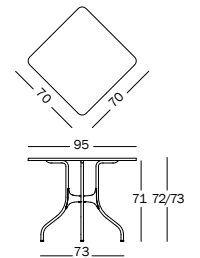

## Milà

Design Jaime Hayón, 2018

**Table Ø 70 cm, suitable for outdoor use.**

Frame in steel tube, cataphoretically treated and painted in polyester powder.

Joint in die-cast aluminium painted in polyester powder. Various tops available. (Adjustable in height feet).

**Table 70x70 cm, suitable for outdoor use.**

Frame in steel tube, cataphoretically treated and painted in polyester powder.

Joint in die-cast aluminium painted in polyester powder. Various tops available. (Adjustable in height feet).

### Table 55x55 cm, suitable for outdoor use.

Frame in steel tube, cataphoretically treated and painted in polyester powder.

Joint in die-cast aluminium painted in polyester powder. Various tops available. (Adjustable in height feet).

### Table Ø 60 cm, suitable for outdoor use.

Frame in steel tube, cataphoretically treated and painted in polyester powder.

Joint in die-cast aluminium painted in polyester powder. Various tops available. (Adjustable in height feet).