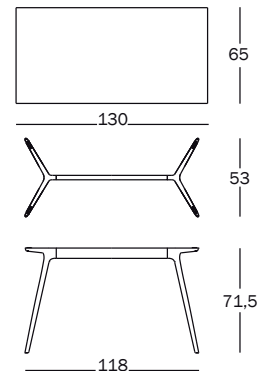

Baguette

Design Ronan & Erwan Bouroullec, 2021

Table 130x65 cm.

Legs in die-cast aluminium, painted in polyester powder. Crosspiece in aluminium, painted in polyester powder. Top veneered Fenix (on both sides) with edge in painted ABS.

Art. nr.	Frame in aluminium	Top veneered Fenix	Edge in ABS
TV1708 TV1740	painted white	beige	white
TV1708 TV1740	painted black	bordeaux	black
TV1708 TV1740	painted black	grey	black

Frame in aluminium	Top veneered Fenix	Top thickness
 white 5108	 beige with edge in ABS painted white	MDF: 25 mm
 black 5140	 bordeaux with edge in ABS painted black	
	 grey with edge in ABS painted black	