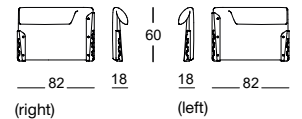

9401.71.00 | 0,162 m³ | 6,70 kg

Art. nr.	Description	Upholstery	Connectors
SD5310	Right armrest with connectors	fabric cat.1*	colours
SD5311	Right armrest with connectors	fabric cat.2*	colours
SD5312	Right armrest with connectors	fabric cat.3*	colours
SD5320	Left armrest with connectors	fabric cat.1*	colours
SD5321	Left armrest with connectors	fabric cat.2*	colours
SD5322	Left armrest with connectors	fabric cat.3*	colours

Fabric cat. 1	Fabric cat. 2	Fabric cat. 3	Colours connectors
Fidivi One (*)	Torri Lana Dato (*)	Kvadrat Uniform Mélange (*)	orange 1110C
			blue 1790C
			black 1763C

Compasso d'Oro 2024

When ordering please note that: "left armrest" means that your left arm is on the left armrest when you are sitting. "right armrest" means that your right arm is on the right armrest when you are sitting.

(*) Note

Stefan Diez and Magis propose different combinations of fabric and connectors; nevertheless, clients have the freedom to create their own combinations.

Test

ANSI BIFMA X5.4-2020
Complies with Lv.2 test according to EN 16139:2013