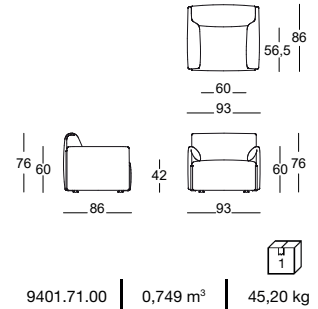

Costume

Design Stefan Diez, 2021

Armchair.

Structure in recycled and recyclable polyethylene. Cover in fabric, fully removable. Lumbar cushion available (p.153).

Art. nr.	Upholstery	Connectors
SD5140	fabric cat.1*	colours
SD5141	fabric cat.2*	colours
SD5142	fabric cat.3*	colours

Ottoman.

Structure in recycled and recyclable polyethylene. Cover in fabric, fully removable.

Art. nr.	Upholstery
SD5190	fabric cat.1*
SD5191	fabric cat.2*
SD5192	fabric cat.3*

Lumbar cushion.

Covered in fabric, fully removable.

Art. nr.	Upholstery
SD5270	fabric cat.1*
SD5271	fabric cat.2*
SD5272	fabric cat.3*

Fabric cat. 1	Fabric cat. 2	Fabric cat. 3	Colours connectors
Fidivi One (*)	Torri Lana Dato (*)	Kvadrat Uniform Mélange (*)	orange 1110C

orange 1110C

blue 1790C

black 1763C

Compasso d'Oro 2024

When ordering please note that: "left armrest" means that your left arm is on the left armrest when you are sitting, "right armrest" means that your right arm is on the right armrest when you are sitting.

(*) Note

Stefan Diez and Magis propose different combinations of fabric and connectors; nevertheless, clients have the freedom to create their own combinations.

Test

ANSI BIFMA X5.4-2020
Complies with Lv.2 test according to EN 16139:2013