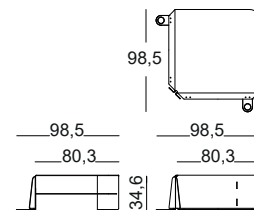

Costume

Design Stefan Diez, 2022

Side table 80,3x80,3 cm.

Corner side table in folded aluminum sheet, powder coated. Can only be positioned in an angular position. Floor connectors are included.

Power supply available on request.