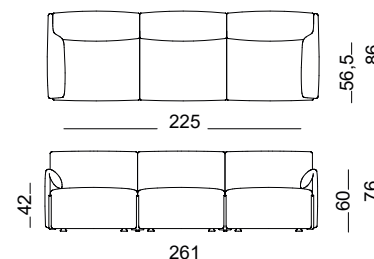

Composition D

9401.71.00 | 2,036 m³ | 114,80 kg

Art. nr.

SD5170	Comp. C: 3-seater sofa without armrests	(n°3 SD5100+ n°2 SD5130)
SD5180	Comp. D: 3-seater sofa with armrests	(n°1 SD5100+ n°1 SD5110 + n°1 SD5120+ n°2 SD5130)

When ordering please note that:
"left armrest" means that your left arm is on the left armrest when you are sitting.
"right armrest" means that your right arm is on the right armrest when you are sitting.

Compasso d'Oro 2024