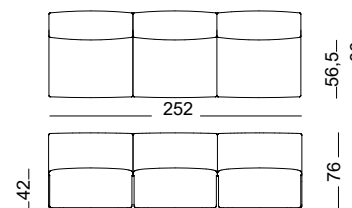

Composition C