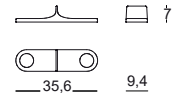

Costume

Design Stefan Diez, 2021

Intermediate connectors for elements with or without arms.

Set of two connectors (1 front and 1 back) in polypropylene.
To connect two elements with or without arm.

9403.70.00 | 0,014 m³ | 1,00 kg

Art. nr.	Connectors
SD5130	colours

Connectors for ottoman.

Set of two front connectors in polypropylene.
To connect two (or more) ottomans or an ottoman to an element with or without arm.

9403.70.00 | 0,014 m³ | 0,90 kg

Art. nr.	Connectors
SD5132	colours

Floor connectors.

Set of two connectors in polypropylene.
To connect corner compositions or linear compositions (starting from 4 elements).

9403.70.00 | 0,014 m³ | 1,00 kg

Art. nr.	Connectors
SD5134	dark brown

Armrest (left or right) covered, with its respective connectors.

Structure in recycled and recyclable polyethylene.
Cover in fabric, fully removable. Pair of connectors (1 back and 1 front) in polypropylene.

9401.71.00 | 0,162 m³ | 6,70 kg

Art. nr.	Description	Upholstery	Connectors
SD5310	Right armrest with connectors	fabric cat.1*	colours
SD5311	Right armrest with connectors	fabric cat.2*	colours
SD5312	Right armrest with connectors	fabric cat.3*	colours
SD5320	Left armrest with connectors	fabric cat.1*	colours
SD5321	Left armrest with connectors	fabric cat.2*	colours
SD5322	Left armrest with connectors	fabric cat.3*	colours

Fabric cat. 1	Fabric cat. 2	Fabric cat. 3	Colours connectors
Fidivi One (*)	Torri Lana Dato (*)	Kvadrat Uniform Mélange (*)	orange 1110C
			blue 1790C
			black 1763C

Compasso d'Oro 2024

When ordering please note that: "left armrest" means that your left arm is on the left armrest when you are sitting. "right armrest" means that your right arm is on the right armrest when you are sitting.

(*) Note