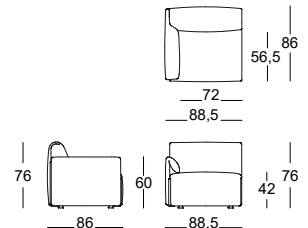

9401.71.00 | 0,672 m³ | 40,00 kg

Art. nr.	Upholstery	Connectors
SD5110	fabric cat.1*	colours
SD5111	fabric cat.2*	colours
SD5112	fabric cat.3*	colours

Element with left armrest.

Structure in recycled and recyclable polyethylene. Cover in fabric, fully removable. Lumbar cushion available (p.153).