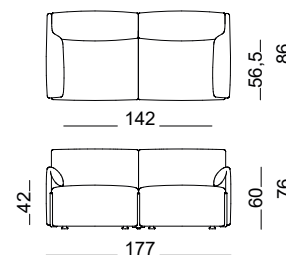

Composition A

Composition B

9401.71.00 | 1,354 m³ | 80,00 kg

Art. nr.

SD5150	Comp. A: 2-seater sofa without armrests	(n°2 SD5100+ n°1 SD5130)
SD5160	Comp. B: 2-seater sofa with armrests	(n°1 SD5110+ n°1 SD5120 + n°1 SD5130)