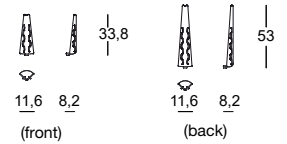

Costume

Design Stefan Diez, 2021

Intermediate connectors for elements with or without arms.

Set of two connectors (1 front and 1 back) in polypropylene.
To connect two elements with or without arm.

9403.70.00 | 0,014 m³ | 1,00 kg