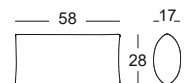

Lumbar cushion.

Covered in fabric, fully removable.