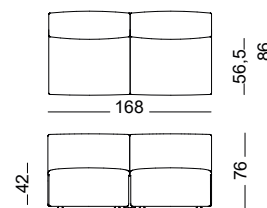

Composition A

Composition B

9401.71.00 | 1,354 m³ | 80,00 kg

Art. nr.

SD5150	Comp. A: 2-seater sofa without armrests	(n°2 SD5100+ n°1 SD5130)
SD5160	Comp. B: 2-seater sofa with armrests	(n°1 SD5110+ n°1 SD5120 + n°1 SD5130)