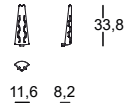

9403.70.00 | 0,014 m³ | 0,90 kg

Art. nr.	Connectors
SD5132	colours

Floor connectors.

Set of two connectors in polypropylene.
To connect corner compositions or linear compositions (starting from 4 elements).