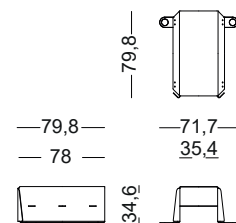

9403.20.80 | 0,163 m³ | 14,80 kg

Art. nr.

Powder coated aluminum sheet

TV5110

black 5130

TV5110

white 5110

Powder coated aluminum sheet

black

white