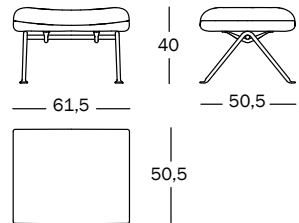

 9401.79.00 |
  0,156 m³ |
  13,30 kg

Art. nr.	Frame in wrought iron	Cushion upholstered
SD2264	galvanized 5250	fabric cat.1
SD2265	grey anthracite 5142	fabric cat.1
SD2266	galvanized 5250	fabric cat.2 + moodboard
SD2267	grey anthracite 5142	fabric cat.2 + moodboard
SD2270	galvanized 5250	leather
SD2271	grey anthracite 5142	leather