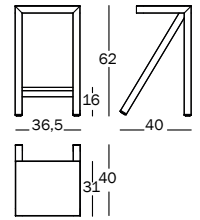

## Bureaurama

Design Jerszy Seymour, 2017

**High bar stool, suitable for outdoor use.**

In aluminium painted in polyester powder.

  9401.79.00 | 0,156 m<sup>3</sup> |  6,71 kg

Art. nr.	Stool in aluminium
SD2770	colours cat. 1
SD2771	colours cat. 2

**Medium bar stool, suitable for outdoor use.**

In aluminium painted in polyester powder.

  9401.79.00 | 0,124 m<sup>3</sup> |  5,76 kg

Art. nr.	Stool in aluminium
SD2772	colours cat. 1
SD2773	colours cat. 2

**Low bar stool, suitable for outdoor use.**

In aluminium painted in polyester powder.

  9401.79.00 | 0,093 m<sup>3</sup> |  4,58 kg

Art. nr.	Stool in aluminium
SD2774	colours cat. 1
SD2775	colours cat. 2