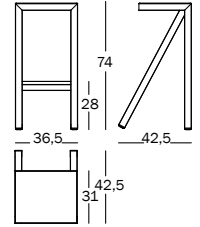

## Bureaurama

Design Jerszy Seymour, 2017

**High bar stool, suitable for outdoor use.**

In aluminium painted in polyester powder.

  9401.79.00 | 0,156 m<sup>3</sup> |  6,71 kg

Art. nr.	Stool in aluminium
SD2770	colours cat. 1
SD2771	colours cat. 2

**Medium bar stool, suitable for outdoor use.**

In aluminium painted in polyester powder.

  9401.79.00 | 0,124 m<sup>3</sup> |  5,76 kg

Art. nr.	Stool in aluminium
SD2772	colours cat. 1
SD2773	colours cat. 2

**Low bar stool, suitable for outdoor use.**

In aluminium painted in polyester powder.

  9401.79.00 | 0,093 m<sup>3</sup> |  4,58 kg

Art. nr.	Stool in aluminium
SD2774	colours cat. 1
SD2775	colours cat. 2