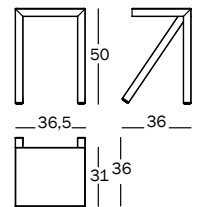

## Bureaurama

Design Jerszy Seymour, 2017

**High bar stool, suitable for outdoor use.**

In aluminium painted in polyester powder.

  9401.79.00 | 0,156 m<sup>3</sup> |  6,71 kg

Art. nr.	Stool in aluminium
SD2770	colours cat. 1
SD2771	colours cat. 2

**Medium bar stool, suitable for outdoor use.**

In aluminium painted in polyester powder.

  9401.79.00 | 0,124 m<sup>3</sup> |  5,76 kg

Art. nr.	Stool in aluminium
SD2772	colours cat. 1
SD2773	colours cat. 2

**Low bar stool, suitable for outdoor use.**

In aluminium painted in polyester powder.

  9401.79.00 | 0,093 m<sup>3</sup> |  4,58 kg

Art. nr.	Stool in aluminium
SD2774	colours cat. 1
SD2775	colours cat. 2