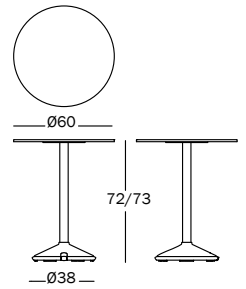

Brut

Design Konstantin Grcic, 2017

Table Ø 60 cm, suitable for outdoor use.

Base in cast iron cataphoretically treated and painted in polyester powder with integrated wheel. Column in steel cataphoretically treated and painted in polyester powder. Various tops available.

Art. nr.	Frame in cast iron	Top
TV2600 TV2675	colours	HPL white 8500 
TV2600 TV2677	colours	HPL black 8510 
TV2600 TV2669	colours	Carrara marble white 
TV2600 TV2671	colours	Marquinia marble black 

Frame in cast iron

Top thickness

HPL: 12 mm

Carrara marble white: 20 mm

Marquinia marble black: 20 mm