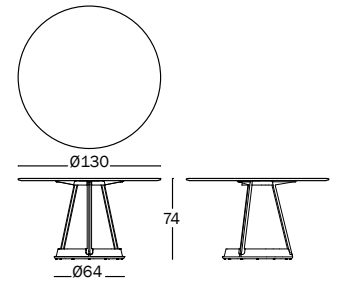

Brut

Design Konstantin Grcic, 2017

Table Ø 130 cm.

Frame in cast iron painted in polyester powder. Tops in Carrara and Marquinia marble.

Art. nr.	Frame in cast iron	Top
TV2560	TV2569 colours	Carrara marble white
TV2560	TV2571 colours	Marquinia marble black

Frame in cast iron

-  green 5126
-  grey anthracite 5142
-  red 5143

Top

-  Carrara marble white
-  Marquinia marble black

Top thickness

- Carrara marble white: 20 mm
- Marquinia marble black: 20 mm