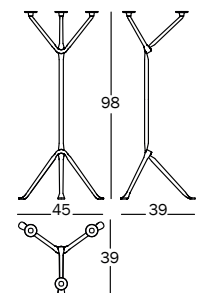

Officina, Floor Candle Holder

Design Ronan & Erwan Bouroullec, 2017

Floor candle holder (1 arm), suitable also for outdoor use.

In wrought iron cataphoretically treated and painted in polyester powder.

For candles with a diameter of 23 mm.

Candles not included.

3926.40.00 | 0,196 m³ | 8,00 kg

Art. nr.	Frame in wrought iron
AC871	grey anthracite 5142

Floor candle holder (3 arms), suitable also for outdoor use.

In wrought iron cataphoretically treated and painted in polyester powder.

For candles with a diameter of 23 mm.

Candles not included.

3926.40.00 | 0,196 m³ | 10,00 kg

Art. nr.	Frame in wrought iron
AC873	grey anthracite 5142

Floor candle holder (6 arms), suitable also for outdoor use.

In wrought iron cataphoretically treated and painted in polyester powder.

For candles with a diameter of 23 mm.

Candles not included.

3926.40.00 | 0,28 m³ | 12,00 kg

Art. nr.	Frame in wrought iron
AC875 (*)	grey anthracite 5142