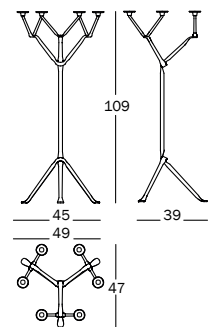

Officina, Floor Candle Holder

Design Ronan & Erwan Bouroullec, 2017

Floor candle holder (1 arm), suitable also for outdoor use.

In wrought iron cataphoretically treated and painted in polyester powder.

For candles with a diameter of 23 mm.

Candles not included.

3926.40.00 | 0,196 m³ | 8,00 kg

Art. nr.	Frame in wrought iron
AC871	grey anthracite 5142

Floor candle holder (3 arms), suitable also for outdoor use.

In wrought iron cataphoretically treated and painted in polyester powder.

For candles with a diameter of 23 mm.

Candles not included.

3926.40.00 | 0,196 m³ | 10,00 kg

Art. nr.	Frame in wrought iron
AC873	grey anthracite 5142

Floor candle holder (6 arms), suitable also for outdoor use.

In wrought iron cataphoretically treated and painted in polyester powder.

For candles with a diameter of 23 mm.

Candles not included.

3926.40.00 | 0,28 m³ | 12,00 kg

Art. nr.	Frame in wrought iron
AC875 (*)	grey anthracite 5142