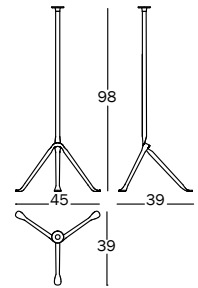

Officina, Floor Candle Holder

Design Ronan & Erwan Bouroullec, 2017

Floor candle holder (1 arm), suitable also for outdoor use.

In wrought iron cataphoretically treated and painted in polyester powder.

For candles with a diameter of 23 mm.

Candles not included.

3926.40.00 | 0,196 m³ | 8,00 kg

Art. nr.	Frame in wrought iron
AC871	grey anthracite 5142

Floor candle holder (3 arms), suitable also for outdoor use.

In wrought iron cataphoretically treated and painted in polyester powder.

For candles with a diameter of 23 mm.

Candles not included.

3926.40.00 | 0,196 m³ | 10,00 kg

Art. nr.	Frame in wrought iron
AC873	grey anthracite 5142

Floor candle holder (6 arms), suitable also for outdoor use.

In wrought iron cataphoretically treated and painted in polyester powder.

For candles with a diameter of 23 mm.

Candles not included.

3926.40.00 | 0,28 m³ | 12,00 kg

Art. nr.	Frame in wrought iron
AC875 (*)	grey anthracite 5142