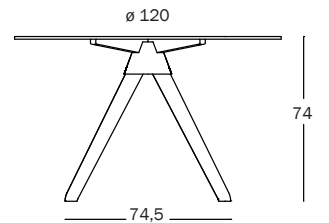

Cuckoo - The Wild Bunch

Design Konstantin Grcic, 2016

Table Ø 120 cm, top in MDF.

Frame in solid beech, natural or stained. Joint in polypropylene with glass fibre added.

2 PACKAGE

Art. nr.	Frame in solid beech	Top in MDF	Joint in polypropylene
TV1895	natural 7011	white 8500	white 1735 C
TV1897	natural 7011	black 8510	black 1754 C
TV1899	black 5140	black 8510	black 1754 C

Table Ø 120 cm, top in HPL.

Frame in solid beech, natural or stained. Joint in polypropylene with glass fibre added.

2 PACKAGE

Art. nr.	Frame in solid beech	Top in HPL	Joint in polypropylene
TV1890	natural 7011	white 8500	white 1735 C
TV1892	natural 7011	black 8510	black 1754 C
TV1894	black 5140	black 8510	black 1754 C

Frame in solid beech	Joint in polypropylene	Top	Top thickness
natural 7011	white 1735 C	HPL white 8500	HPL: 12 mm
black 5140	black 1754 C	HPL black 8510	MDF: 19mm
		MDF white 8500	
		MDF black 8510	