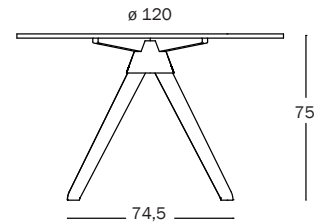

Cuckoo - The Wild Bunch

Design Konstantin Grcic, 2016

Table Ø 120 cm, top in MDF.

Frame in solid beech, natural or stained. Joint in polypropylene with glass fibre added.

2 PACKAGE

Art. nr.	Frame in solid beech	Top in MDF	Joint in polypropylene
TV1895	natural 7011	white 8500	white 1735 C
TV1897	natural 7011	black 8510	black 1754 C
TV1899	black 5140	black 8510	black 1754 C

Table Ø 120 cm, top in HPL.

Frame in solid beech, natural or stained. Joint in polypropylene with glass fibre added.

2 PACKAGE

Art. nr.	Frame in solid beech	Top in HPL	Joint in polypropylene
TV1890	natural 7011	white 8500	white 1735 C
TV1892	natural 7011	black 8510	black 1754 C
TV1894	black 5140	black 8510	black 1754 C

Frame in solid beech	Joint in polypropylene	Top	Top thickness
natural 7011	white 1735 C	HPL white 8500	HPL: 12 mm
black 5140	black 1754 C	HPL black 8510	MDF: 19mm
		MDF white 8500	
		MDF black 8510	