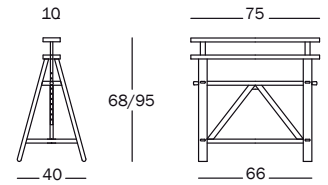

Teatro

Design Marc Berthier, 1979/2010

Pair of trestles adjustable in height.

In solid beech.

9403.90.30 | 0,411 m³ | 18,00 kg

Art. nr.	Trestles in solid beech
TV550	natural 7011

Top 200x90 cm.

In tempered glass or in MDF laminate white with edge in natural beech.

1 PACKAGE

Art. nr.	Top
TV560	MDF white/ white
TV564	tempered glass

Trestles in solid beech

 natural 7011

Top

 MDF white/ white

 tempered glass

Top thickness

MDF: 30 mm

tempered glass: 12 mm

PACKAGE Information on packaging from p.407