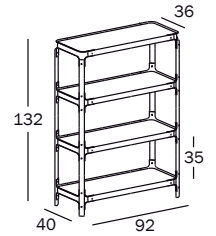

white 8500

black 8510

Steelwood Shelving System

Design Ronan & Erwan Bouroullec, 2009

Modular shelving system H.132 cm.

Frame (uprights and crosspieces) in solid beech, natural or painted. Joints in steel plate painted in polyester powder. Shelves in painted MDF.

⚠ We recommend wall fixing for compositions, 4 stacked shelves or higher.

3 PACKAGE

Art. nr.	Frame in solid beech	Joints in steel plate	Shelves in MDF
LB1120	white or black	white or black	white or black
LB1121	natural 7011	white 5108	white 8500