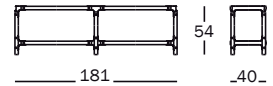

Steelwood Shelving System

Design Ronan & Erwan Bouroullec, 2009

Modular shelving system H.54 cm.

Frame (uprights and crosspieces) in solid beech, natural or painted. Joints in steel plate painted in polyester powder. Shelves in painted MDF.

 2 PACKAGE

Art. nr.	Frame in solid beech	Joints in steel plate	Shelves in MDF
LB1100	white or black	white or black	white or black
LB1101	natural 7011	white 5108	white 8500

 4 PACKAGE

Art. nr.	Frame in solid beech	Joints in steel plate	Shelves in MDF
LB1102	white or black	white or black	white or black
LB1103	natural 7011	white 5108	white 8500