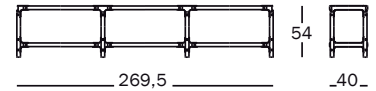

Steelwood Shelving System

Design Ronan & Erwan Bouroullec, 2009

Modular shelving system H.54 cm.

Frame (uprights and crosspieces) in solid beech, natural or painted. Joints in steel plate painted in polyester powder. Shelves in painted MDF.

 2 PACKAGE

Art. nr.	Frame in solid beech	Joints in steel plate	Shelves in MDF
LB1100	white or black	white or black	white or black
LB1101	natural 7011	white 5108	white 8500

 4 PACKAGE

Art. nr.	Frame in solid beech	Joints in steel plate	Shelves in MDF
LB1102	white or black	white or black	white or black
LB1103	natural 7011	white 5108	white 8500