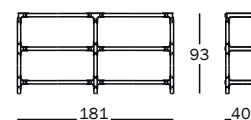

 white 8500

 black 8510

Steelwood Shelving System

Design Ronan & Erwan Bouroullec, 2009

Modular shelving system H.93 cm.

Frame (uprights and crosspieces) in solid beech, natural or painted. Joints in steel plate painted in polyester powder. Shelves in painted MDF.

Art. nr.	Frame in solid beech	Joints in steel plate	Shelves in MDF
LB1110	white or black	white or black	white or black
LB1111	natural 7011	white 5108	white 8500

Art. nr.	Frame in solid beech	Joints in steel plate	Shelves in MDF
LB1112	white or black	white or black	white or black
LB1113	natural 7011	white 5108	white 8500