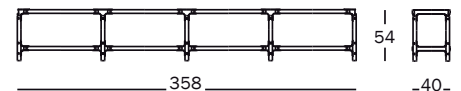

Steelwood Shelving System

Design Ronan & Erwan Bouroullec, 2009

Modular shelving system H.54 cm.

Frame (uprights and crosspieces) in solid beech, natural or painted. Joints in steel plate painted in polyester powder. Shelves in painted MDF.

 2 PACKAGE

Art. nr.	Frame in solid beech	Joints in steel plate	Shelves in MDF
LB1100	white or black	white or black	white or black
LB1101	natural 7011	white 5108	white 8500

 4 PACKAGE

Art. nr.	Frame in solid beech	Joints in steel plate	Shelves in MDF
LB1102	white or black	white or black	white or black
LB1103	natural 7011	white 5108	white 8500

 6 PACKAGE

Art. nr.	Frame in solid beech	Joints in steel plate	Shelves in MDF
LB1104	white or black	white or black	white or black
LB1105	natural 7011	white 5108	white 8500

 8 PACKAGE

Art. nr.	Frame in solid beech	Joints in steel plate	Shelves in MDF
LB1106	white or black	white or black	white or black
LB1107	natural 7011	white 5108	white 8500