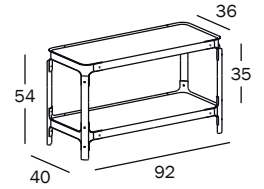

Steelwood Shelving System

Design Ronan & Erwan Bouroullec, 2009

Modular shelving system H.54 cm.

Frame (uprights and crosspieces) in solid beech, natural or painted. Joints in steel plate painted in polyester powder. Shelves in painted MDF.

 2 PACKAGE

Art. nr.	Frame in solid beech	Joints in steel plate	Shelves in MDF
LB1100	white or black	white or black	white or black
LB1101	natural 7011	white 5108	white 8500

 4 PACKAGE

Art. nr.	Frame in solid beech	Joints in steel plate	Shelves in MDF
LB1102	white or black	white or black	white or black
LB1103	natural 7011	white 5108	white 8500