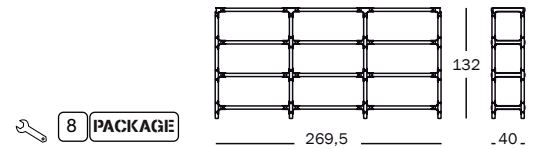

white 8500

black 8510

Steelwood Shelving System

Design Ronan & Erwan Bouroullec, 2009

Modular shelving system H.132 cm.

Frame (uprights and crosspieces) in solid beech, natural or painted. Joints in steel plate painted in polyester powder. Shelves in painted MDF.

⚠ We recommend wall fixing for compositions, 4 stacked shelves or higher.

3 PACKAGE

Art. nr.	Frame in solid beech	Joints in steel plate	Shelves in MDF
LB1120	white or black	white or black	white or black
LB1121	natural 7011	white 5108	white 8500

5 PACKAGE

Art. nr.	Frame in solid beech	Joints in steel plate	Shelves in MDF
LB1122	white or black	white or black	white or black
LB1123	natural 7011	white 5108	white 8500

8 PACKAGE

Art. nr.	Frame in solid beech	Joints in steel plate	Shelves in MDF
LB1124	white or black	white or black	white or black
LB1125	natural 7011	white 5108	white 8500