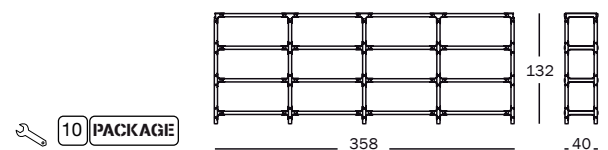

10 PACKAGE

Art. nr.	Frame in solid beech	Joints in steel plate	Shelves in MDF
LB1126	white or black	white or black	white or black
LB1127	natural 7011	white 5108	white 8500

Frame in solid beech

white 7108

black 7140

natural 7011

Joints in steel plate

white 5108

black 5140

Shelves in MDF

white 8500

black 8510