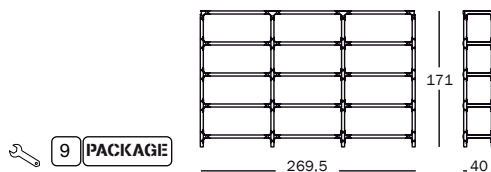

Art. nr.	Frame in solid beech	Joints in steel plate	Shelves in MDF
LB1134	white or black	white or black	white or black
LB1135	natural 7011	white 5108	white 8500