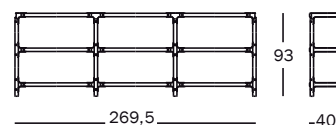

 white 8500

 black 8510

Steelwood Shelving System

Design Ronan & Erwan Bouroullec, 2009

Modular shelving system H.93 cm.

Frame (uprights and crosspieces) in solid beech, natural or painted. Joints in steel plate painted in polyester powder. Shelves in painted MDF.

Art. nr.	Frame in solid beech	Joints in steel plate	Shelves in MDF
LB1110	white or black	white or black	white or black
LB1111	natural 7011	white 5108	white 8500

Art. nr.	Frame in solid beech	Joints in steel plate	Shelves in MDF
LB1112	white or black	white or black	white or black
LB1113	natural 7011	white 5108	white 8500