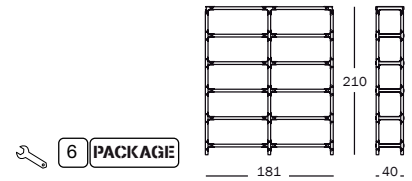

Art. nr.	Frame in solid beech	Joints in steel plate	Shelves in MDF
LB1142	white or black	white or black	white or black
LB1143	natural 7011	white 5108	white 8500