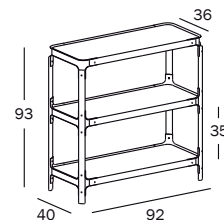

 6 PACKAGE

Art. nr.	Frame in solid beech	Joints in steel plate	Shelves in MDF
LB1104	white or black	white or black	white or black
LB1105	natural 7011	white 5108	white 8500

 8 PACKAGE

Art. nr.	Frame in solid beech	Joints in steel plate	Shelves in MDF
LB1106	white or black	white or black	white or black
LB1107	natural 7011	white 5108	white 8500

 white 8500

 black 8510

Steelwood Shelving System

Design Ronan & Erwan Bouroullec, 2009

Modular shelving system H.93 cm.

Frame (uprights and crosspieces) in solid beech, natural or painted. Joints in steel plate painted in polyester powder. Shelves in painted MDF.

Art. nr.	Frame in solid beech	Joints in steel plate	Shelves in MDF
LB1110	white or black	white or black	white or black
LB1111	natural 7011	white 5108	white 8500

Art. nr.	Frame in solid beech	Joints in steel plate	Shelves in MDF
LB1112	white or black	white or black	white or black
LB1113	natural 7011	white 5108	white 8500