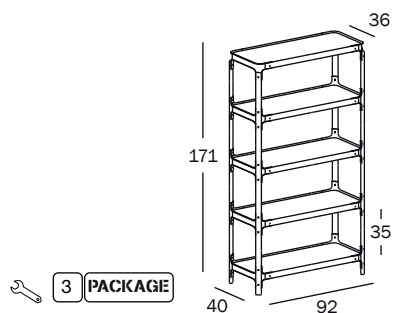

Steelwood Shelving System

Design Ronan & Erwan Bouroullec, 2009

Modular shelving system H.171 cm.

Frame (uprights and crosspieces) in solid beech, natural or painted. Joints in steel plate painted in polyester powder. Shelves in painted MDF.

⚠ We recommend wall fixing for compositions, 4 stacked shelves or higher.

Art. nr.	Frame in solid beech	Joints in steel plate	Shelves in MDF
LB1130	white or black	white or black	white or black
LB1131	natural 7011	white 5108	white 8500