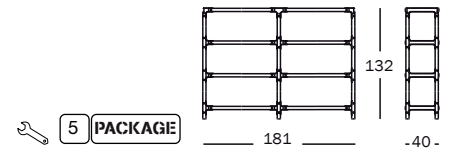

white 8500

black 8510

Steelwood Shelving System

Design Ronan & Erwan Bouroullec, 2009

Modular shelving system H.132 cm.

Frame (uprights and crosspieces) in solid beech, natural or painted. Joints in steel plate painted in polyester powder. Shelves in painted MDF.

⚠ We recommend wall fixing for compositions, 4 stacked shelves or higher.

3 PACKAGE

Art. nr.	Frame in solid beech	Joints in steel plate	Shelves in MDF
LB1120	white or black	white or black	white or black
LB1121	natural 7011	white 5108	white 8500