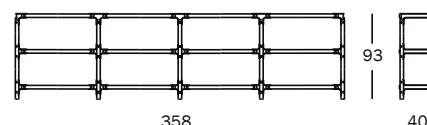

Art. nr.	Frame in solid beech	Joints in steel plate	Shelves in MDF
LB1116	white or black	white or black	white or black
LB1117	natural 7011	white 5108	white 8500

Frame in solid beech

white 7108

black 7140

natural 7011

Joints in steel plate

white 5108

black 5140

Shelves in MDF

white 8500

black 8510