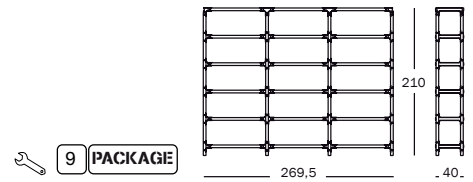

Art. nr.	Frame in solid beech	Joints in steel plate	Shelves in MDF
LB1144	white or black	white or black	white or black
LB1145	natural 7011	white 5108	white 8500