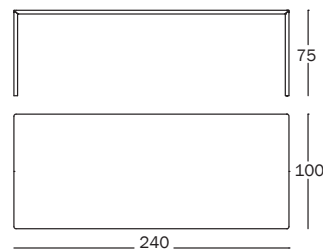

### Table 280x110 cm, suitable for outdoor use.

Legs in extruded aluminium painted in polyester powder. Self-bearing top in steel plate painted in polyester powder.

Art. nr.	Legs in aluminium	Top in steel sheet
TV1940	colours	colours

### Table 240x100 cm, suitable for outdoor use.

Legs in extruded aluminium painted in polyester powder. Self-bearing top in steel plate painted in polyester powder.

Art. nr.	Legs in aluminium	Top in steel sheet
TV1950	colours	colours

### Table 180x90 cm, suitable for outdoor use.

Legs in extruded aluminium painted in polyester powder. Self-bearing top in steel plate painted in polyester powder.