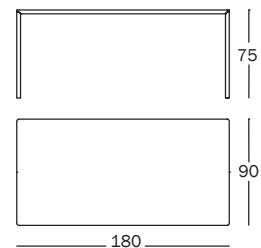

### Table 280x110 cm, suitable for outdoor use.

Legs in extruded aluminium painted in polyester powder. Self-bearing top in steel plate painted in polyester powder.

Art. nr.	Legs in aluminium	Top in steel sheet
TV1940	colours	colours

### Table 240x100 cm, suitable for outdoor use.

Legs in extruded aluminium painted in polyester powder. Self-bearing top in steel plate painted in polyester powder.

Art. nr.	Legs in aluminium	Top in steel sheet
TV1950	colours	colours

### Table 180x90 cm, suitable for outdoor use.

Legs in extruded aluminium painted in polyester powder. Self-bearing top in steel plate painted in polyester powder.

#### Top thickness

steel sheet: 30 mm