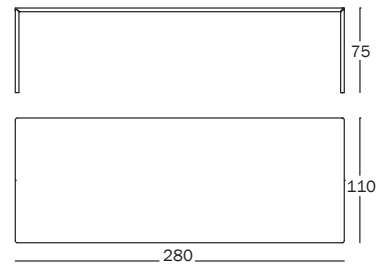

### Table 280x110 cm, suitable for outdoor use.

Legs in extruded aluminium painted in polyester powder. Self-bearing top in steel plate painted in polyester powder.

Art. nr.	Legs in aluminium	Top in steel sheet
TV1940	colours	colours

### Table 240x100 cm, suitable for outdoor use.

Legs in extruded aluminium painted in polyester powder. Self-bearing top in steel plate painted in polyester powder.

Art. nr.	Legs in aluminium	Top in steel sheet
TV1950	colours	colours

### Table 180x90 cm, suitable for outdoor use.

Legs in extruded aluminium painted in polyester powder. Self-bearing top in steel plate painted in polyester powder.

#### Top thickness

steel sheet: 30 mm