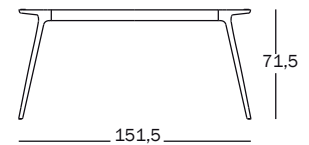

Baguette

Design Ronan & Erwan Bouroullec, 2011

Table 200x90 cm.

Legs in die-cast aluminium, polished or painted in polyester powder. Crosspiece in aluminium, polished or painted in polyester powder. Various tops available.

Frame in aluminium	Top	Top thickness
white 5108	MDF white 8500	MDF: 25 mm
black 5140	MDF black 8510	tempered clear glass: 12 mm
polished	tempered clear glass	tempered smoked glass: 12 mm
	tempered smoked glass	Carrara marble: 20 mm
	Carrara white	Italian ardesia slate: 20mm
	Italian ardesia slate	
	MDF veneered natural oak	
	MDF veneered dark oak	

Baguette

Design Ronan & Erwan Bouroullec, 2011

Table 160x90 cm.

Legs in die-cast aluminium, polished or painted in polyester powder. Crosspiece in aluminium, polished or painted in polyester powder. Various tops available.