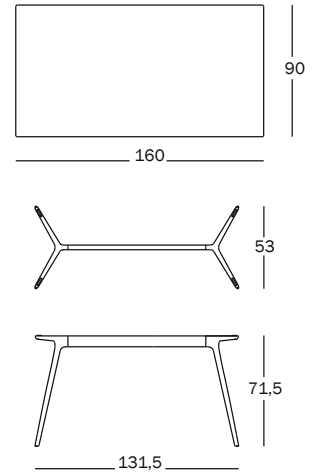

Baguette

Design Ronan & Erwan Bouroullec, 2011

Table 200x90 cm.

Legs in die-cast aluminium, polished or painted in polyester powder. Crosspiece in aluminium, polished or painted in polyester powder. Various tops available.

Frame in aluminium	Top	Top thickness
white 5108	MDF white 8500	MDF: 25 mm
black 5140	MDF black 8510	tempered clear glass: 12 mm
polished	tempered clear glass	tempered smoked glass: 12 mm
	tempered smoked glass	Carrara marble: 20 mm
	Carrara white	Italian ardesia slate: 20mm
	Italian ardesia slate	
	MDF veneered natural oak	
	MDF veneered dark oak	

Baguette

Design Ronan & Erwan Bouroullec, 2011

Table 160x90 cm.

Legs in die-cast aluminium, polished or painted in polyester powder. Crosspiece in aluminium, polished or painted in polyester powder. Various tops available.

tempered smoked glass: 12 mm

Carrara marble: 20 mm

Italian ardesia slate: 20mm