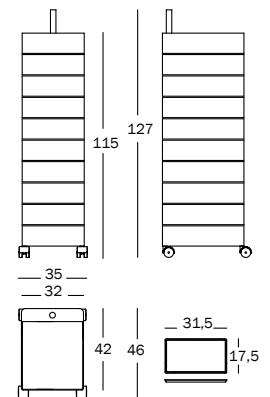

**360°**

Design Konstantin Grcic, 2010

**Drawer units on wheels (5 drawers).**

In glossy ABS, including one tray. Joining tube in stainless steel.

9403.70.00 | 0,173 m<sup>3</sup> | 12,00 kg**Art. nr. Drawer unit in glossy ABS**

AC250 colours

**Drawer units on wheels (10 drawers).**

In glossy ABS, including one tray. Joining tube in stainless steel.

9403.70.00 | 0,285 m<sup>3</sup> | 23,50 kg**Art. nr. Drawer unit in glossy ABS**

AC270 colours

**Price in Euro (excl. VAT)****800,00****Extra tray.**

In glossy ABS.

9403.70.00 | 0,002 m<sup>3</sup> | 0,15 kg**Art. nr. Tray in glossy ABS**

AC251 colours

**Colours**

- yellow 1018 C
- white 1673 C
- bordeaux 1130 C
- light grey 1707 C
- blue 1234 C
- black 1764 C
- green 1321 C
- pink 1630 C