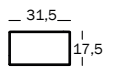

Extra tray.

In glossy ABS.

9403.70.00 | 0,002 m³ | 0,15 kg

Art. nr. Tray in glossy ABS

AC251 colours

Colours

- yellow 1018 C
- white 1673 C
- bordeaux 1130 C
- light grey 1707 C
- blue 1234 C
- black 1764 C
- green 1321 C
- pink 1630 C