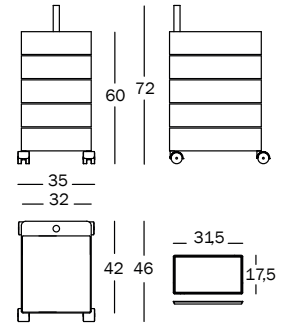

**360°**

Design Konstantin Grcic, 2010

**Drawer units on wheels (5 drawers).**

In glossy ABS, including one tray. Joining tube in stainless steel.

9403.70.00 | 0,173 m<sup>3</sup> | 12,00 kg**Art. nr. Drawer unit in glossy ABS**

AC250 colours

**Drawer units on wheels (10 drawers).**

In glossy ABS, including one tray. Joining tube in stainless steel.

9403.70.00 | 0,285 m<sup>3</sup> | 23,50 kg**Art. nr. Drawer unit in glossy ABS**

AC270 colours

**Price in Euro (excl. VAT)****800,00****Extra tray.**

In glossy ABS.

9403.70.00 | 0,002 m<sup>3</sup> | 0,15 kg**Art. nr. Tray in glossy ABS**

AC251 colours

**Colours**

- yellow 1018 C
- white 1673 C
- bordeaux 1130 C
- light grey 1707 C
- blue 1234 C
- black 1764 C
- green 1321 C
- pink 1630 C