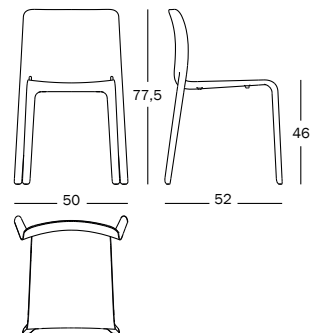

First

Design Stefano Giovannoni, 2007

Stacking chair, suitable for outdoor use.

In polypropylene with glass fibre added.

10
9401.80.00 | 0,293 m³ | 24,00 kg

Art. nr. Chair in polypropylene

SD800 colours

First Dressed