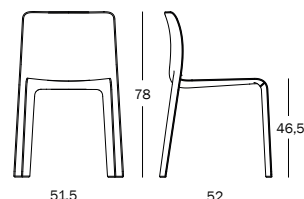

9401.80.00 | 0,346 m³ | 19,00 kg

Art. nr. Chair covered

SD805 fabric