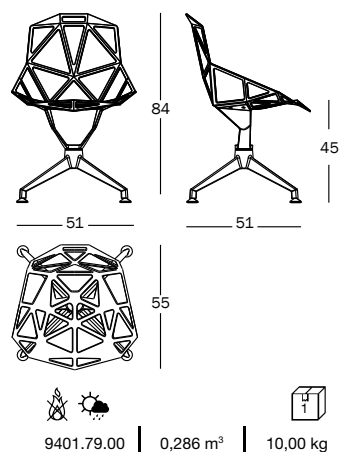

Cushion available (p.20).

9401.79.00 | 0,286 m³ | 10,00 kg

Art. nr. Chair in painted aluminium

SD5440 colours

Non-swivel chair on 4 star base, suitable for outdoor use.

Base and seat in die-cast aluminium, treated with sputtered fluorinated titanium and painted in polyester powder.

Cushion available (p.20).

9401.79.00 | 0,286 m³ | 10,00 kg

Art. nr. Chair in painted aluminium

SD5446 colours

Colours

white 5286

black 5130

Test