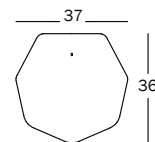

Seat cushion, suitable for outdoor use.

In polyurethane.

9404.90.90 | 0,015 m³ | 1,46 kg

Art. nr.	Seat cushion in polyurethane
SD5480	colours

Fabric cat.1	Fabric cat.2	Leather	Polyurethane
Kvadrat Steelcut Trio 533 / orange	Kvadrat Steelcut 3 190 / black	L-0110 brown	white 1773
Kvadrat Steelcut Trio 983 / light blue		L-0120 black	black 1774
Kvadrat Steelcut Trio 205 / beige			grey 1775 (*)
Kvadrat Steelcut Trio 953 / green			blue 1776 (*)
Kvadrat Steelcut Trio 453 / yellow			grey/green 1777 (*)
Kvadrat Steelcut Trio 133 / light grey			
Kvadrat Steelcut Trio 383 / dark brown