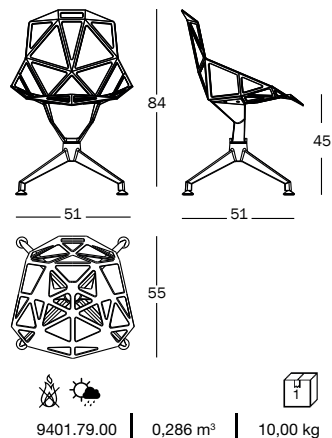

Chair_One_4Star

Design Konstantin Grcic, 2008

Swivel chair on 4 star base, suitable for outdoor use.

Base and seat in die-cast aluminium, treated with sputtered fluorinated titanium and painted in polyester powder.

Cushion available (p.20).

9401.79.00 | 0,286 m³ | 10,00 kg

Art. nr. Chair in painted aluminium

SD5440 colours

Non-swivel chair on 4 star base, suitable for outdoor use.

Base and seat in die-cast aluminium, treated with sputtered fluorinated titanium and painted in polyester powder.

Cushion available (p.20).

9401.79.00 | 0,286 m³ | 10,00 kg

Art. nr. Chair in painted aluminium

SD5446 colours

Colours

white 5286

black 5130

Test