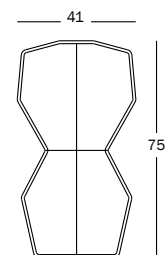

Seat cushion.

In expanded polyurethane (class 1IM), covered in fabric or leather.

9404.90.90 | 0,015 m³ | 1,16 kg

Art. nr.	Seat cushion
SD480	fabric cat.1 and 2
SD484	leather

Seat and back cushion.

In expanded polyurethane (class 1IM), covered in fabric or leather.