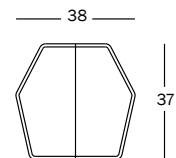

Chair_One Cushion
Design Konstantin Grcic, 2003

Seat cushion.

In expanded polyurethane (class 1IM), covered in fabric or leather.

9404.90.90 | 0,015 m³ | 1,16 kg

Art. nr.	Seat cushion
SD480	fabric cat.1 and 2
SD484	leather