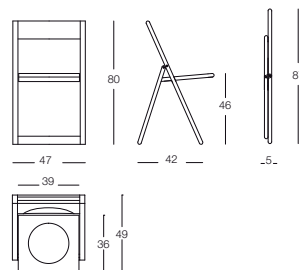

### Folding chair.

In solid beech, natural or stained.  
Complete with felt pads.

9401.69.00 | 0,055 m<sup>3</sup> | 10,50 kg

Art. nr.	Chair in solid beech
SD1040	colours